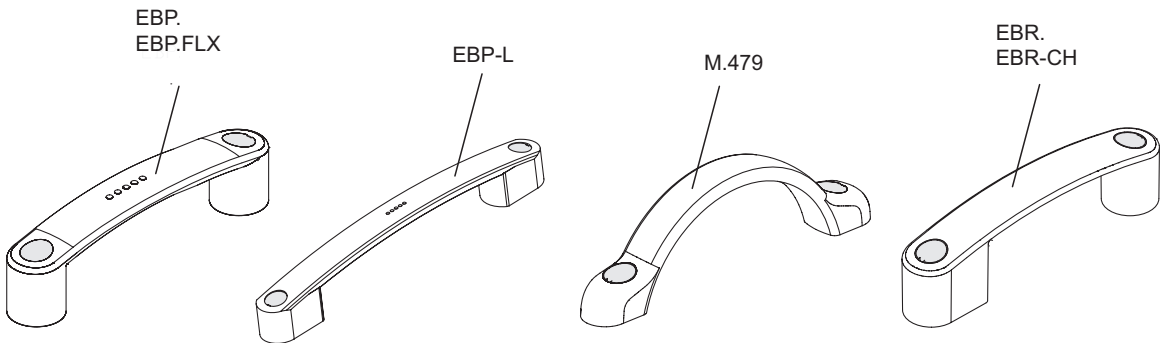

MATERIAL

Glass-fibre reinforced polyamide based (PA) technopolymer, in Elecolors colours, matte finish.

ASSEMBLY

Press-fit assembly, removable by a screwdriver.

ERGOSTYLE®

* Complete with colour index, example: 29830-C2 ECA.B0-C2

C1 RAL7021
 C2 RAL2004
 C3 RAL7035
 C4 RAL1021
 C5 RAL5024
 C6 RAL3000
 C17 RAL6017

METRIC

Code	Description	Cap for	⚖️
29830-*	ECA.B0-*	EBP.110	1
29831-*	ECA.B1-*	EBP.140/150/180/200 / M.479/150 / EBR.150	1
29832-*	ECA.B2-*	EBP-L	2